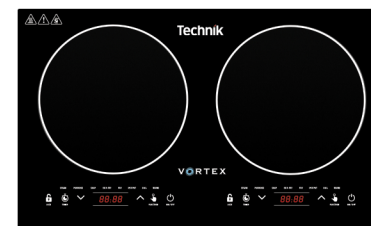

EO65FC Electric Oven  
65 Liters

- Electric Multifunction Oven
- Convection Oven
- 8 Cooking Functions
- Sensomatic Thermostat
- Triple Glass LOW-E Oven Door
- Enamel Oven Cavity
- Minute Minder
- Cooling Fan
- Matte Black Finish
- (h:w:d) 675 : 500 : 550 mm

### TABLETOP OVEN

EO456MB  
45 liters

- Electric Multifunction Oven
- Jet Convection
- 6 Cooking Functions
- Sensomatic Thermostat
- Double Layer Glass Oven Door
- Low Emission Glass
- Enamel-Coated Cavity
- Timer
- Rotisserie
- Matte Black Finish
- (h:w:d) 330 : 597 : 446 mm